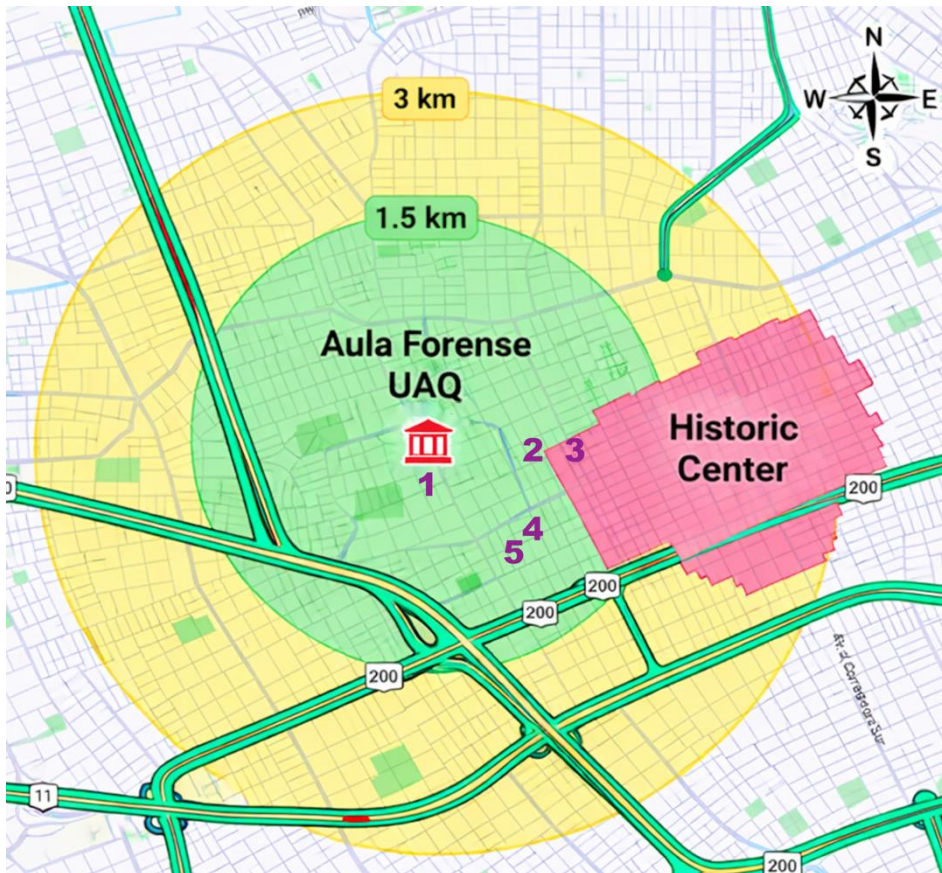

RESTAURANT MAP

Restaurants within 1.5 km of the venue

1. Restaurante Café Salem Witch House

Distance: 350 m

Price: \$ 11 – 17 dollars per person

Link: [Book Now](#)

2. Restaurante Las Águilas

Distance: 600 m

Price: \$ 6 – 12 dollars per person

Link: [Book Now](#)

3. Restaurante Las Monjas

Distance: 1.1 km

Price: \$ 11 – 17 dollars per person

Link: [Book Now](#)

4. Restaurante Ahuma

Distance: 1.2 km

Price: \$ 15 – 30 dollars per person

Link: [Book Now](#)

5. Madero Restaurante

Distance: 1.2 km

Price: \$ 11 – 17 dollars per person

Link: [Book Now](#)